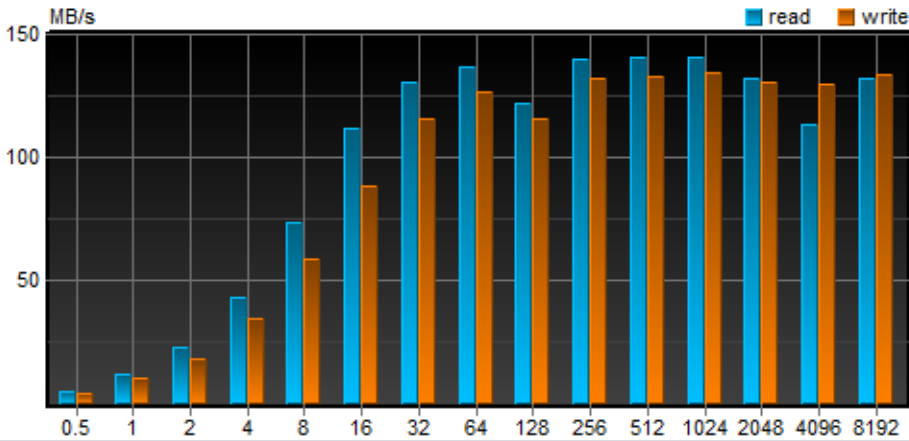

Drive

G:

File length

500 MB

Data pattern

Zero

	Read	Write
Sequential	138492 KB/s	139280 KB/s
4 KB random single	142 IOPS	593 IOPS
4 KB random multi 32	265 IOPS	565 IOPS

☒ Block size measurement