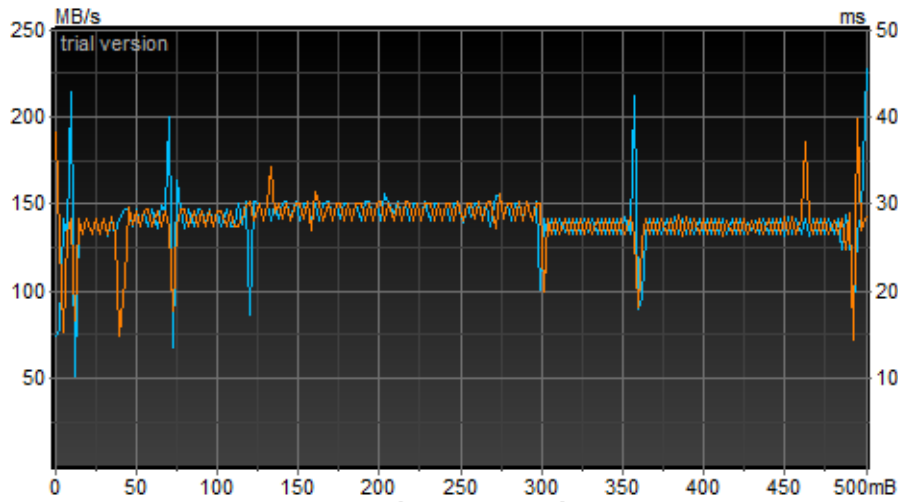

HD Tune Pro 5.00 - Hard Disk Utility (trial version)

File Help

WDC WD20EFRX-68AX9N0 (2000 gB)

35°C

- Benchmark
- Info
- Health
- Error Scan
- Folder Usage
- Erase
- File Benchmark
- Disk monitor
- AAM
- Random Access
- Extra tests

☒ Transfer speed

Start